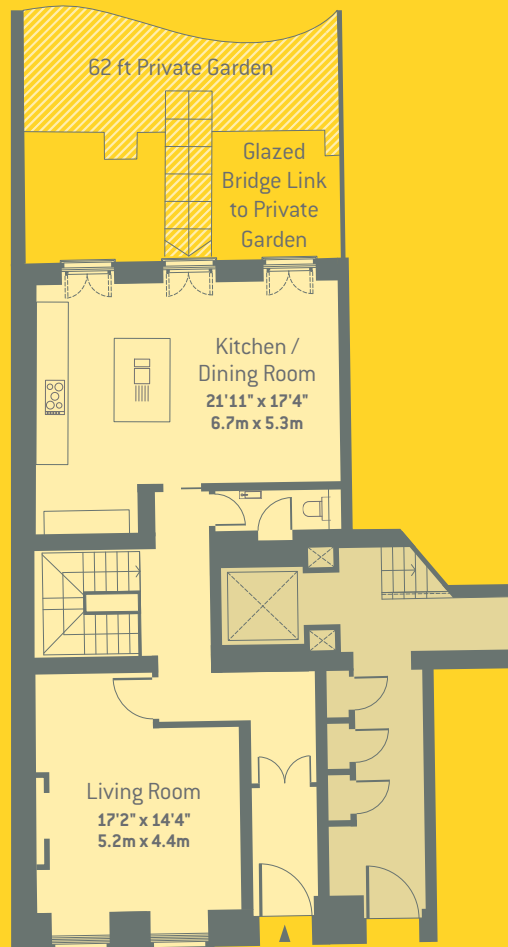

SOMERSET PLACE

BATH

EST. 1790

10

The Garden Maisonette,
with private entrance
10 Somerset Place

Total GIA 164 sq m / 1,765 sq ft

Upper Ground Floor

Lower Ground Floor