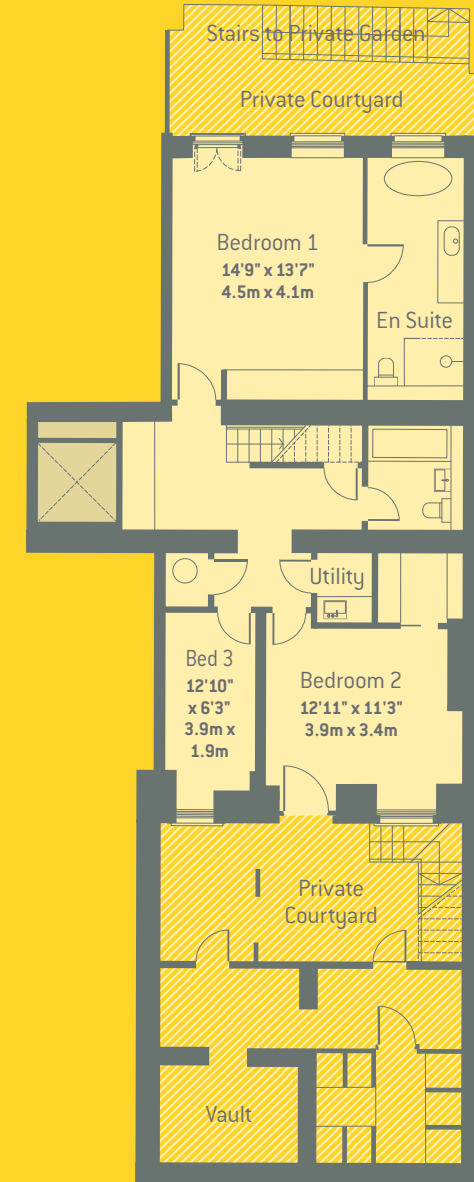

Upper Ground Floor

Lower Ground Floor

The Garden Maisonette 11 Somerset Place

IMPORTANT NOTICE

Savills and their clients give notice that:

1. They are not authorised to make or give any representations or warranties in relation to the property either here or elsewhere, either on their own behalf or on behalf of their client or otherwise. They assume no responsibility for any statement that may be made in these particulars. These particulars do not form part of any offer or contract and must not be relied upon as statements or representations of fact.
2. Any areas (measured on a Gross Internal basis), measurements or distances are approximate. The text, images and plans are for guidance only and are not necessarily comprehensive. It should not be assumed that the property has all necessary planning, building regulation or other consents and Savills have not tested any services, equipment or facilities. Purchasers must satisfy themselves by inspection or otherwise.
3. These particulars were prepared from preliminary plans and specifications before the completion of the properties. These particulars, together with any images that they contain, are intended only as a guide. They may have been changed during construction and final finishes could vary. Prospective purchasers should not rely on this information but must obtain independent legal advice from a properly qualified solicitor regarding the plans and specifications for the property.
4. The reference to any mechanical or electrical equipment or other facilities at the property shall not constitute a representation (unless otherwise stated) as to its state or condition or that it is capable of fulfilling its intended function and prospective purchasers/tenants should satisfy themselves as to the fitness of such equipment for their requirements.
5. Apartment images. Photography and computer generated images are for guidance only.