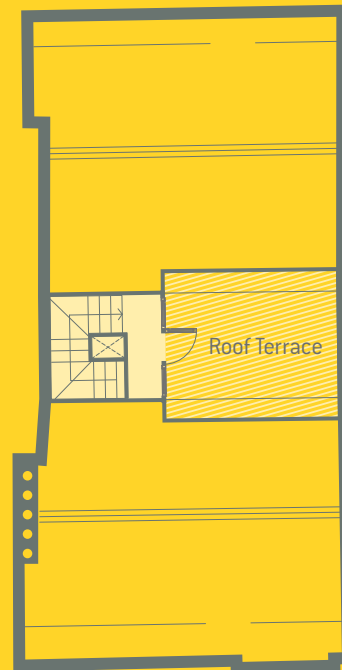

SOMERSET PLACE

BATH

EST. 1790

11b

## The Upper Maisonette 11b Somerset Place

Total GIA 173 sq m / 1,858 sq ft

# The Upper Maisonette 11b Somerset Place

Second Floor

Third Floor

## Roof