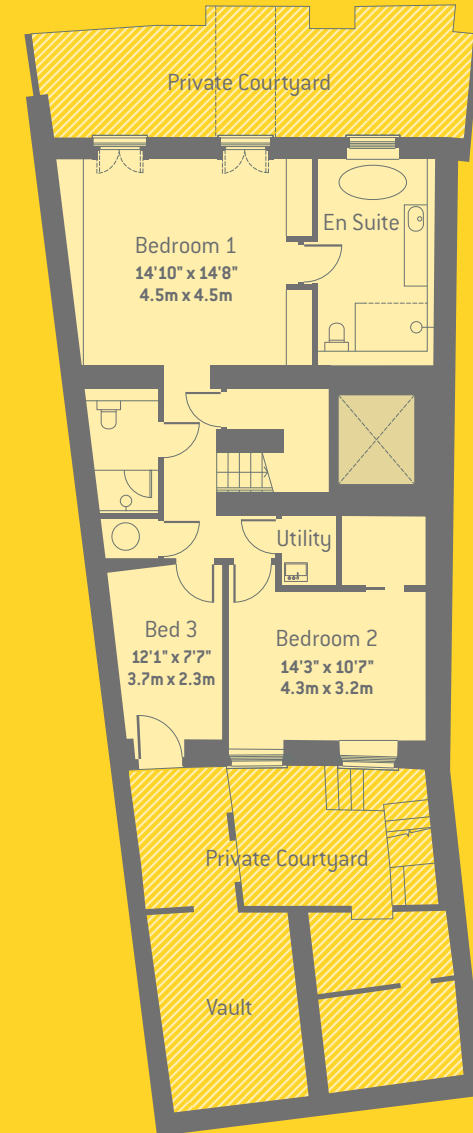

Lower Ground Floor

IMPORTANT NOTICE

Savills and their clients give notice that:

1. They are not authorised to make or give any representations or warranties in relation to the property either here or elsewhere, either on their own behalf or on behalf of their client or otherwise. They assume no responsibility for any statement that may be made in these particulars. These particulars do not form part of any offer or contract and must not be relied upon as statements or representations of fact.
2. Any areas (measured on a Gross Internal basis), measurements or distances are approximate. The text, images and plans are for guidance only and are not necessarily comprehensive. It should not be assumed that the property has all necessary planning, building regulation or other consents and Savills have not tested any services, equipment or facilities. Purchasers must satisfy themselves by inspection or otherwise.
3. These particulars were prepared from preliminary plans and specifications before the completion of the properties. These particulars, together with any images that they contain, are intended only as a guide. They may have been changed during construction and final finishes could vary. Prospective purchasers should not rely on this information but must obtain independent legal advice from a properly qualified solicitor regarding the plans and specifications for the property.
4. The reference to any mechanical or electrical equipment or other facilities at the property shall not constitute a representation (unless otherwise stated) as to its state or condition or that it is capable of fulfilling its intended function and prospective purchasers/tenants should satisfy themselves as to the fitness of such equipment for their requirements.
5. Apartment images. Photography and computer generated images are for guidance only.