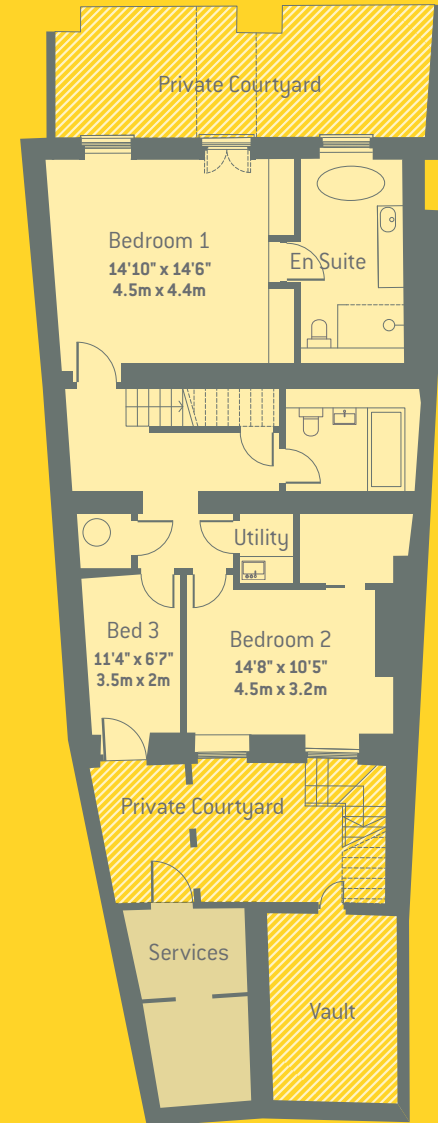

Lower Ground Floor

IMPORTANT NOTICE

Savills and their clients give notice that:

1. They are not authorised to make or give any representations or warranties in relation to the property either here or elsewhere, either on their own behalf or on behalf of their client or otherwise. They assume no responsibility for any statement that may be made in these particulars. These particulars do not form part of any offer or contract and must not be relied upon as statements or representations of fact.
2. Any areas (measured on a Gross Internal basis), measurements or distances are approximate. The text, images and plans are for guidance only and are not necessarily comprehensive. It should not be assumed that the property has all necessary planning, building regulation or other consents and Savills have not tested any services, equipment or facilities. Purchasers must satisfy themselves by inspection or otherwise.
3. These particulars were prepared from preliminary plans and specifications before the completion of the properties. These particulars, together with any images that they contain, are intended only as a guide. They may have been changed during construction and final finishes could vary. Prospective purchasers should not rely on this information but must obtain independent legal advice from a properly qualified solicitor regarding the plans and specifications for the property.
4. The reference to any mechanical or electrical equipment or other facilities at the property shall not constitute a representation (unless otherwise stated) as to its state or condition or that it is capable of fulfilling its intended function and prospective purchasers/tenants should satisfy themselves as to the fitness of such equipment for their requirements.
5. Apartment images. Photography and computer generated images are for guidance only.