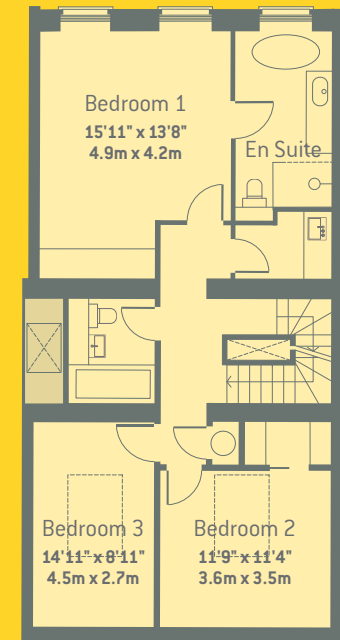

Third Floor