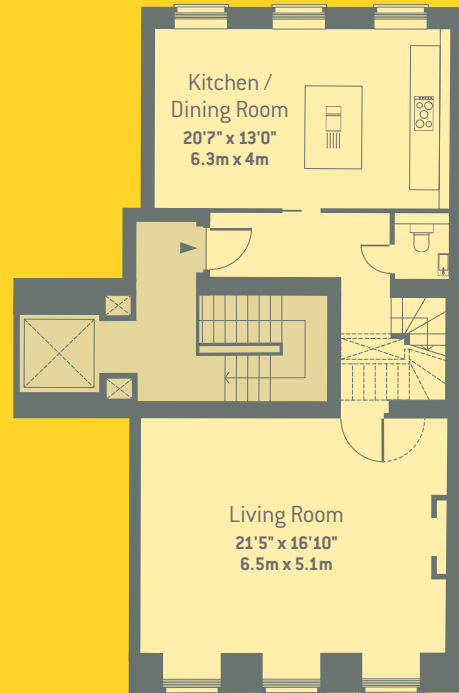

SOMERSET PLACE

BATH

EST. 1790

11c

The Upper Maisonette 11c Somerset Place

Total GIA 163 sq m / 1,756 sq ft

The Upper Maisonette 11c Somerset Place

Second Floor