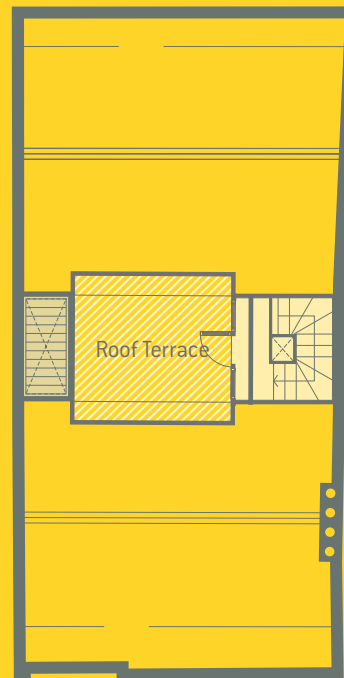

Roof

The Upper Maisonette 11c Somerset Place

IMPORTANT NOTICE

Savills and their clients give notice that:

1. They are not authorised to make or give any representations or warranties in relation to the property either here or elsewhere, either on their own behalf or on behalf of their client or otherwise. They assume no responsibility for any statement that may be made in these particulars. These particulars do not form part of any offer or contract and must not be relied upon as statements or representations of fact.
2. Any areas (measured on a Gross Internal basis), measurements or distances are approximate. The text, images and plans are for guidance only and are not necessarily comprehensive. It should not be assumed that the property has all necessary planning, building regulation or other consents and Savills have not tested any services, equipment or facilities. Purchasers must satisfy themselves by inspection or otherwise.
3. These particulars were prepared from preliminary plans and specifications before the completion of the properties. These particulars, together with any images that they contain, are intended only as a guide. They may have been changed during construction and final finishes could vary. Prospective purchasers should not rely on this information but must obtain independent legal advice from a properly qualified solicitor regarding the plans and specifications for the property.
4. The reference to any mechanical or electrical equipment or other facilities at the property shall not constitute a representation (unless otherwise stated) as to its state or condition or that it is capable of fulfilling its intended function and prospective purchasers/tenants should satisfy themselves as to the fitness of such equipment for their requirements.
5. Apartment images. Photography and computer generated images are for guidance only.